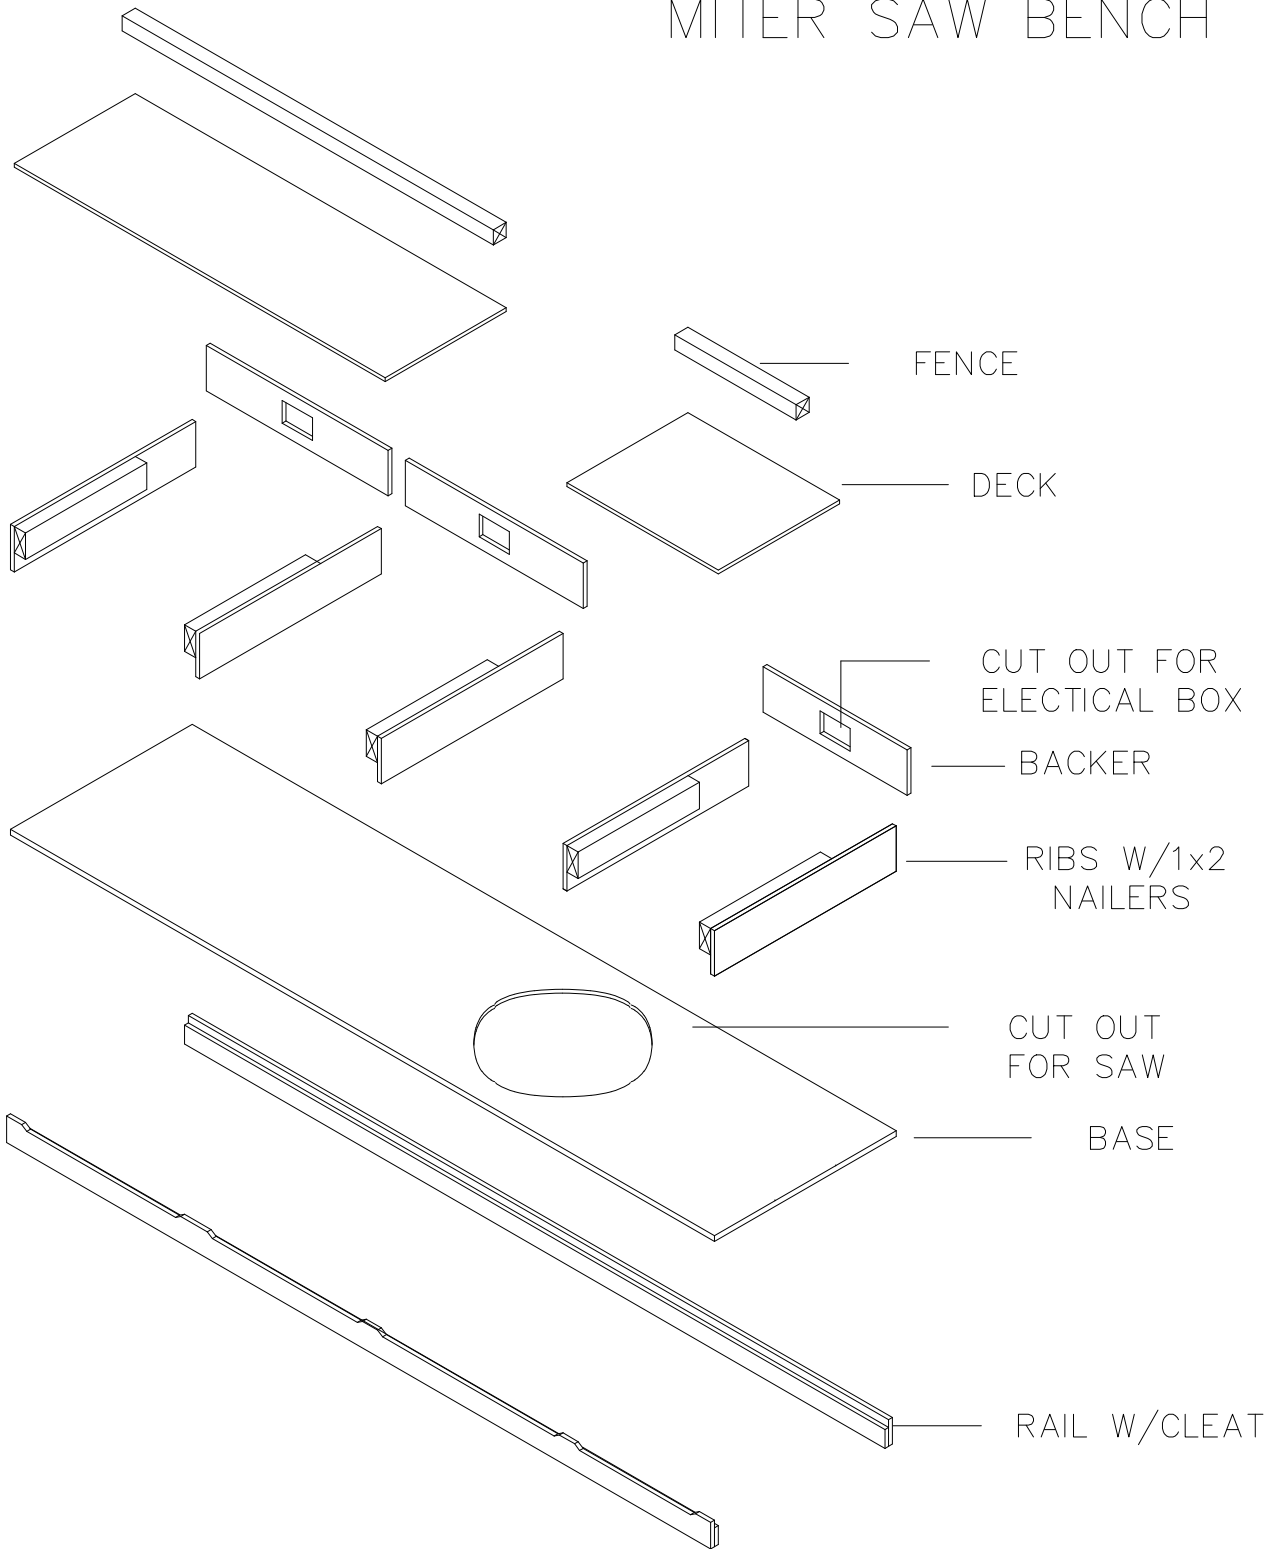

# MITER SAW BENCH

Plans drawn by De Raven Design & Drafting, Revised by GNH Lumber Inc.