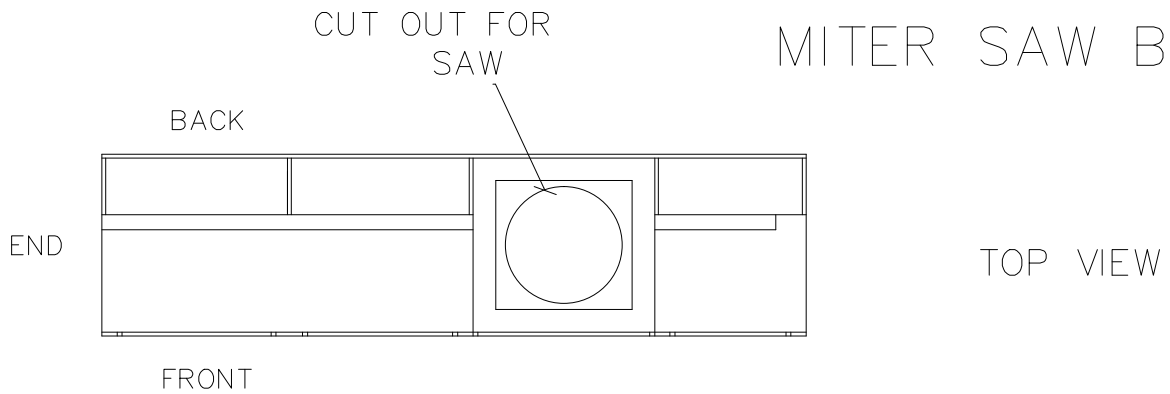

MITER SAW BENCH

Plans drawn by De Raven Design & Drafting, Revised by GNH Lumber Inc.