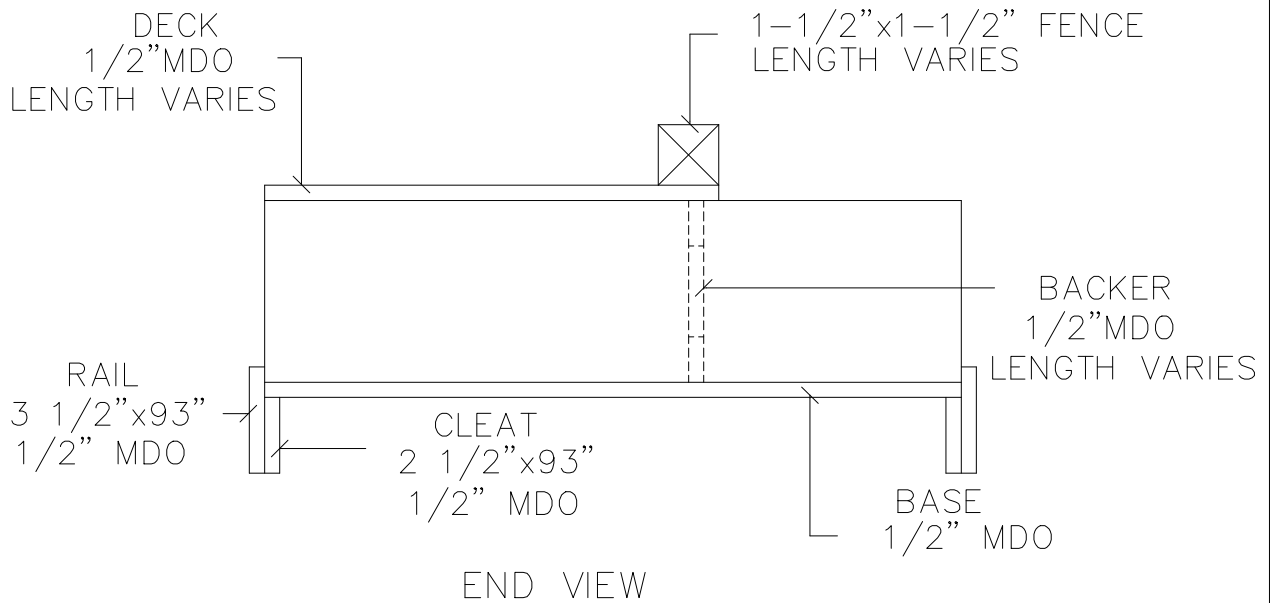

# MITER SAW BENCH

Plans drawn by De Raven Design & Drafting, Revised by GNH Lumber Inc.