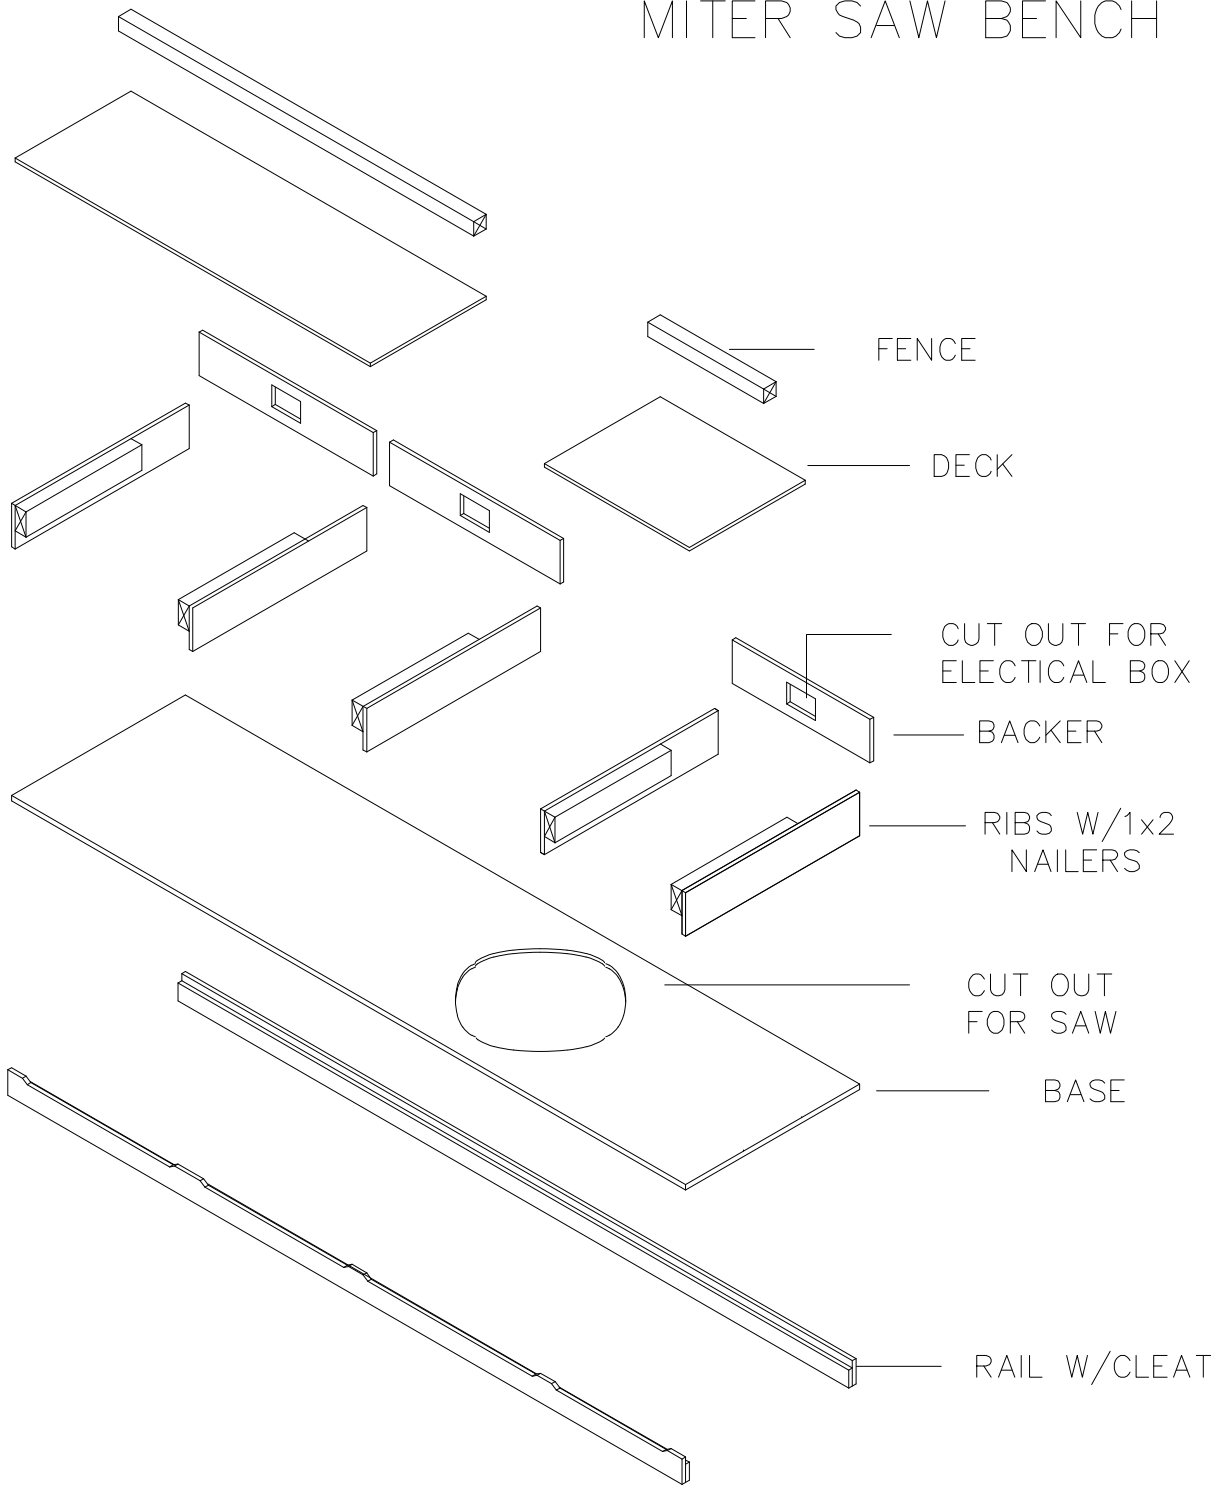

# MITER SAW BENCH

Plans drawn by De Raven Design & Drafting, Revised by GNH Lumber Inc.