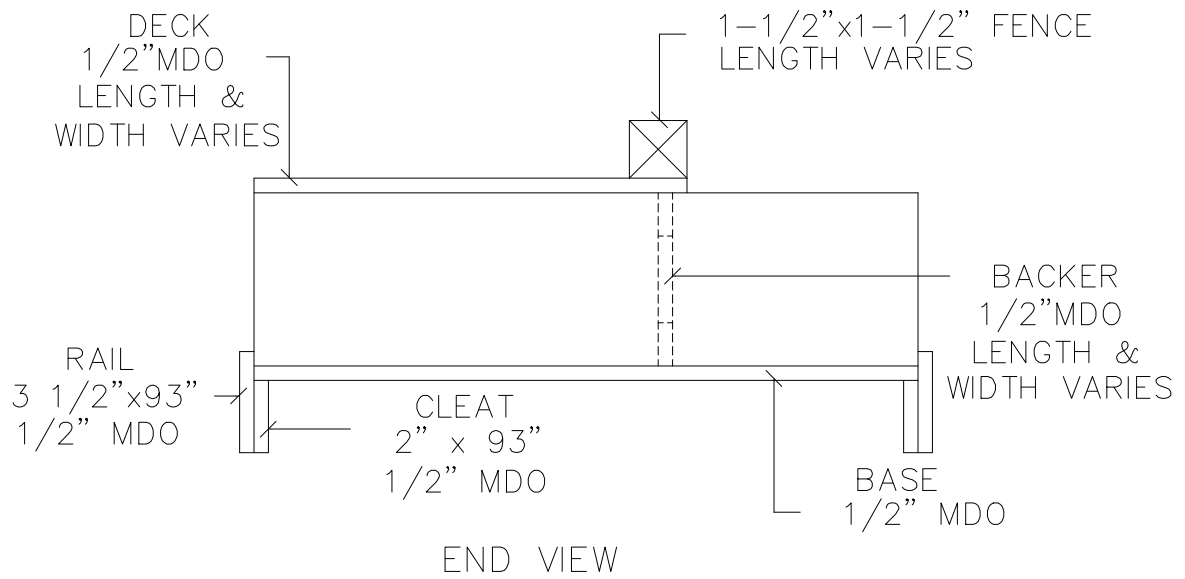

# MITER SAW BENCH

Plans drawn by De Raven Design & Drafting, Revised by GNH Lumber Inc.