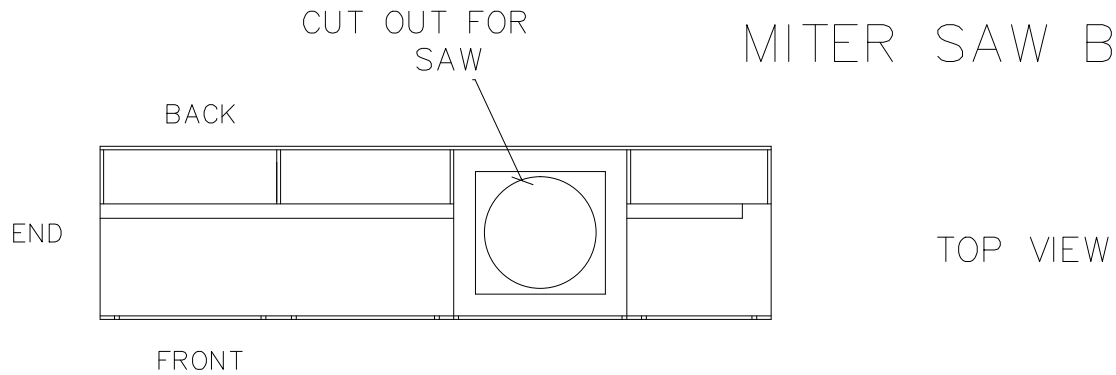

# MITER SAW BENCH

Plans drawn by De Raven Design & Drafting, Revised by GNH Lumber Inc.